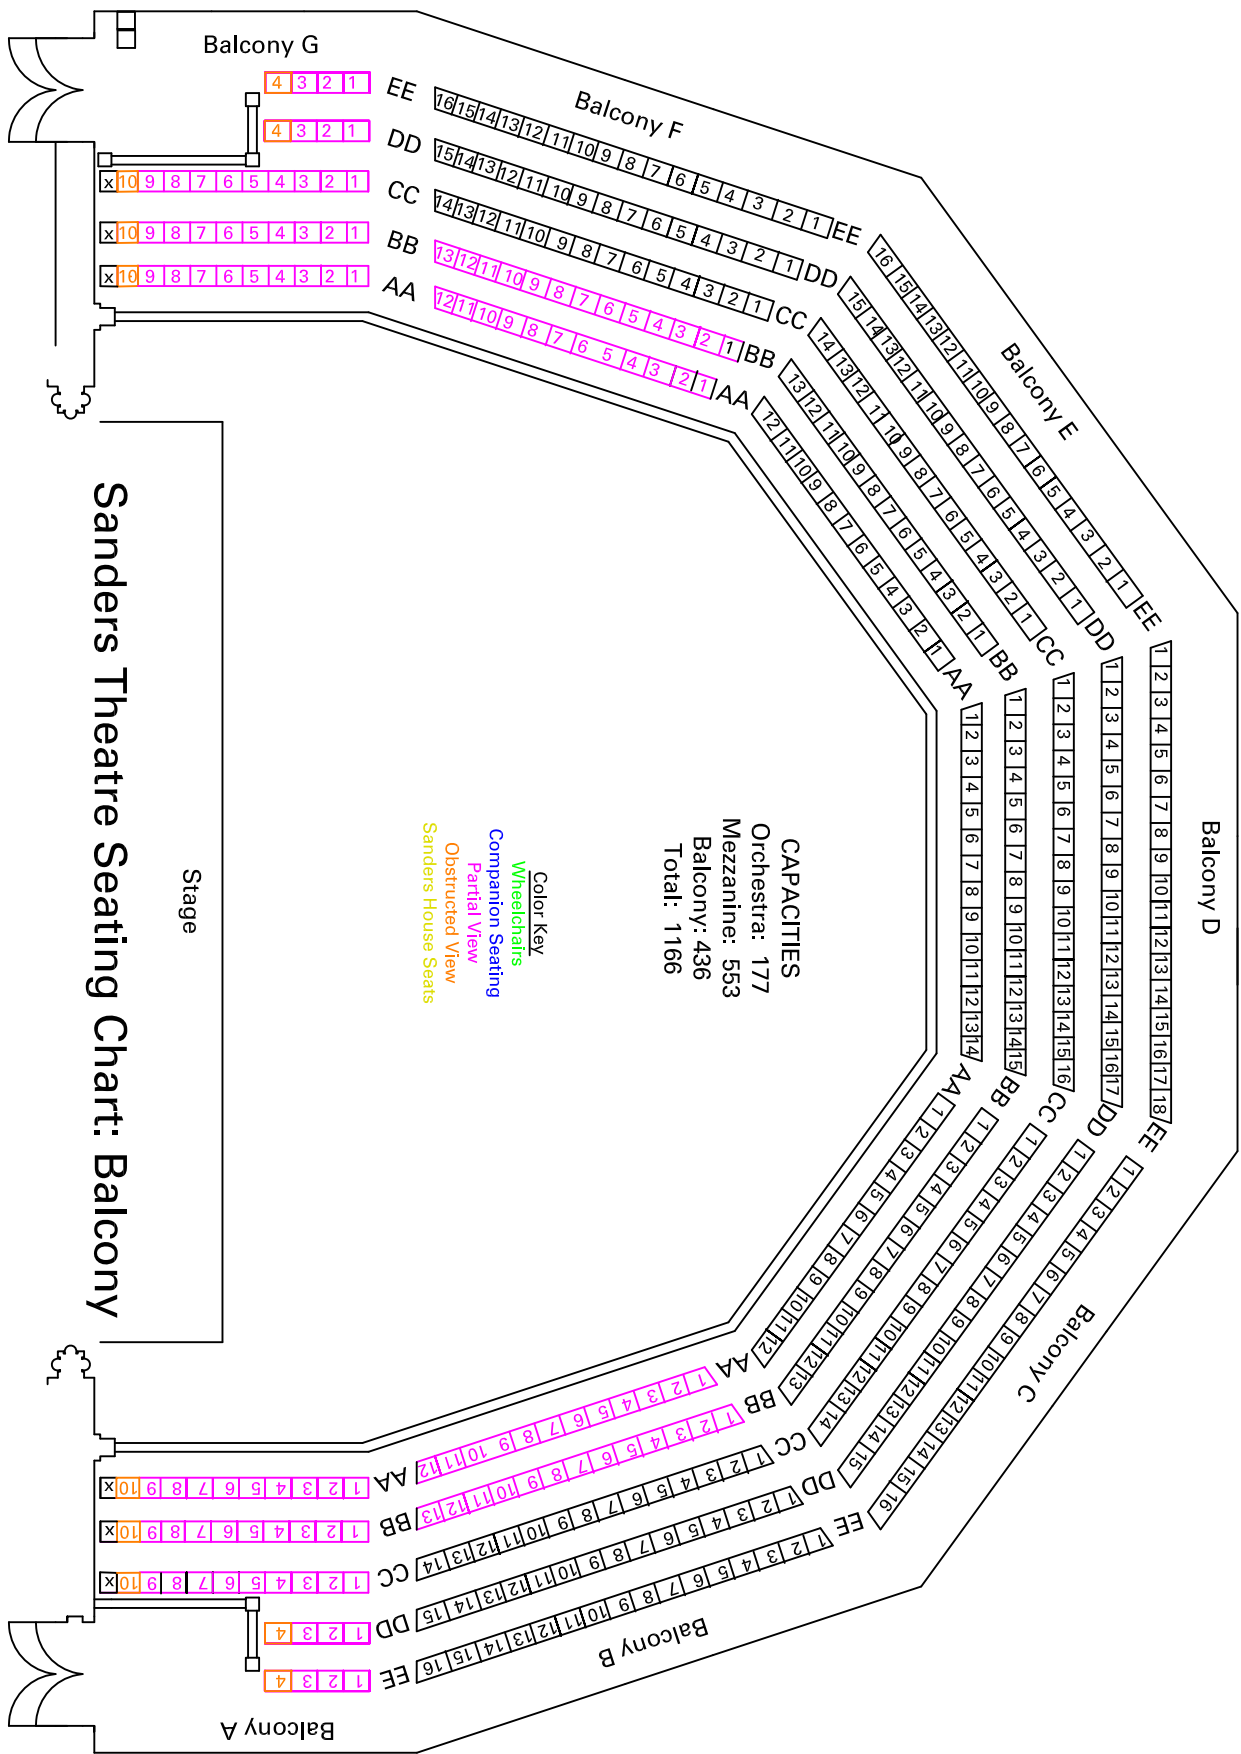

Sanders Theatre Seating Chart: Orchestra and Mezzanine

Sanders Theatre Seating Chart: Balcony

CAPACITIES
 Orchestra: 177
 Mezzanine: 553
 Balcony: 436
 Total: 1166

Color Key
 Wheelchairs
 Companion Seating
 Partial View
 Obstructed View
 Sanders House Seats

Stage