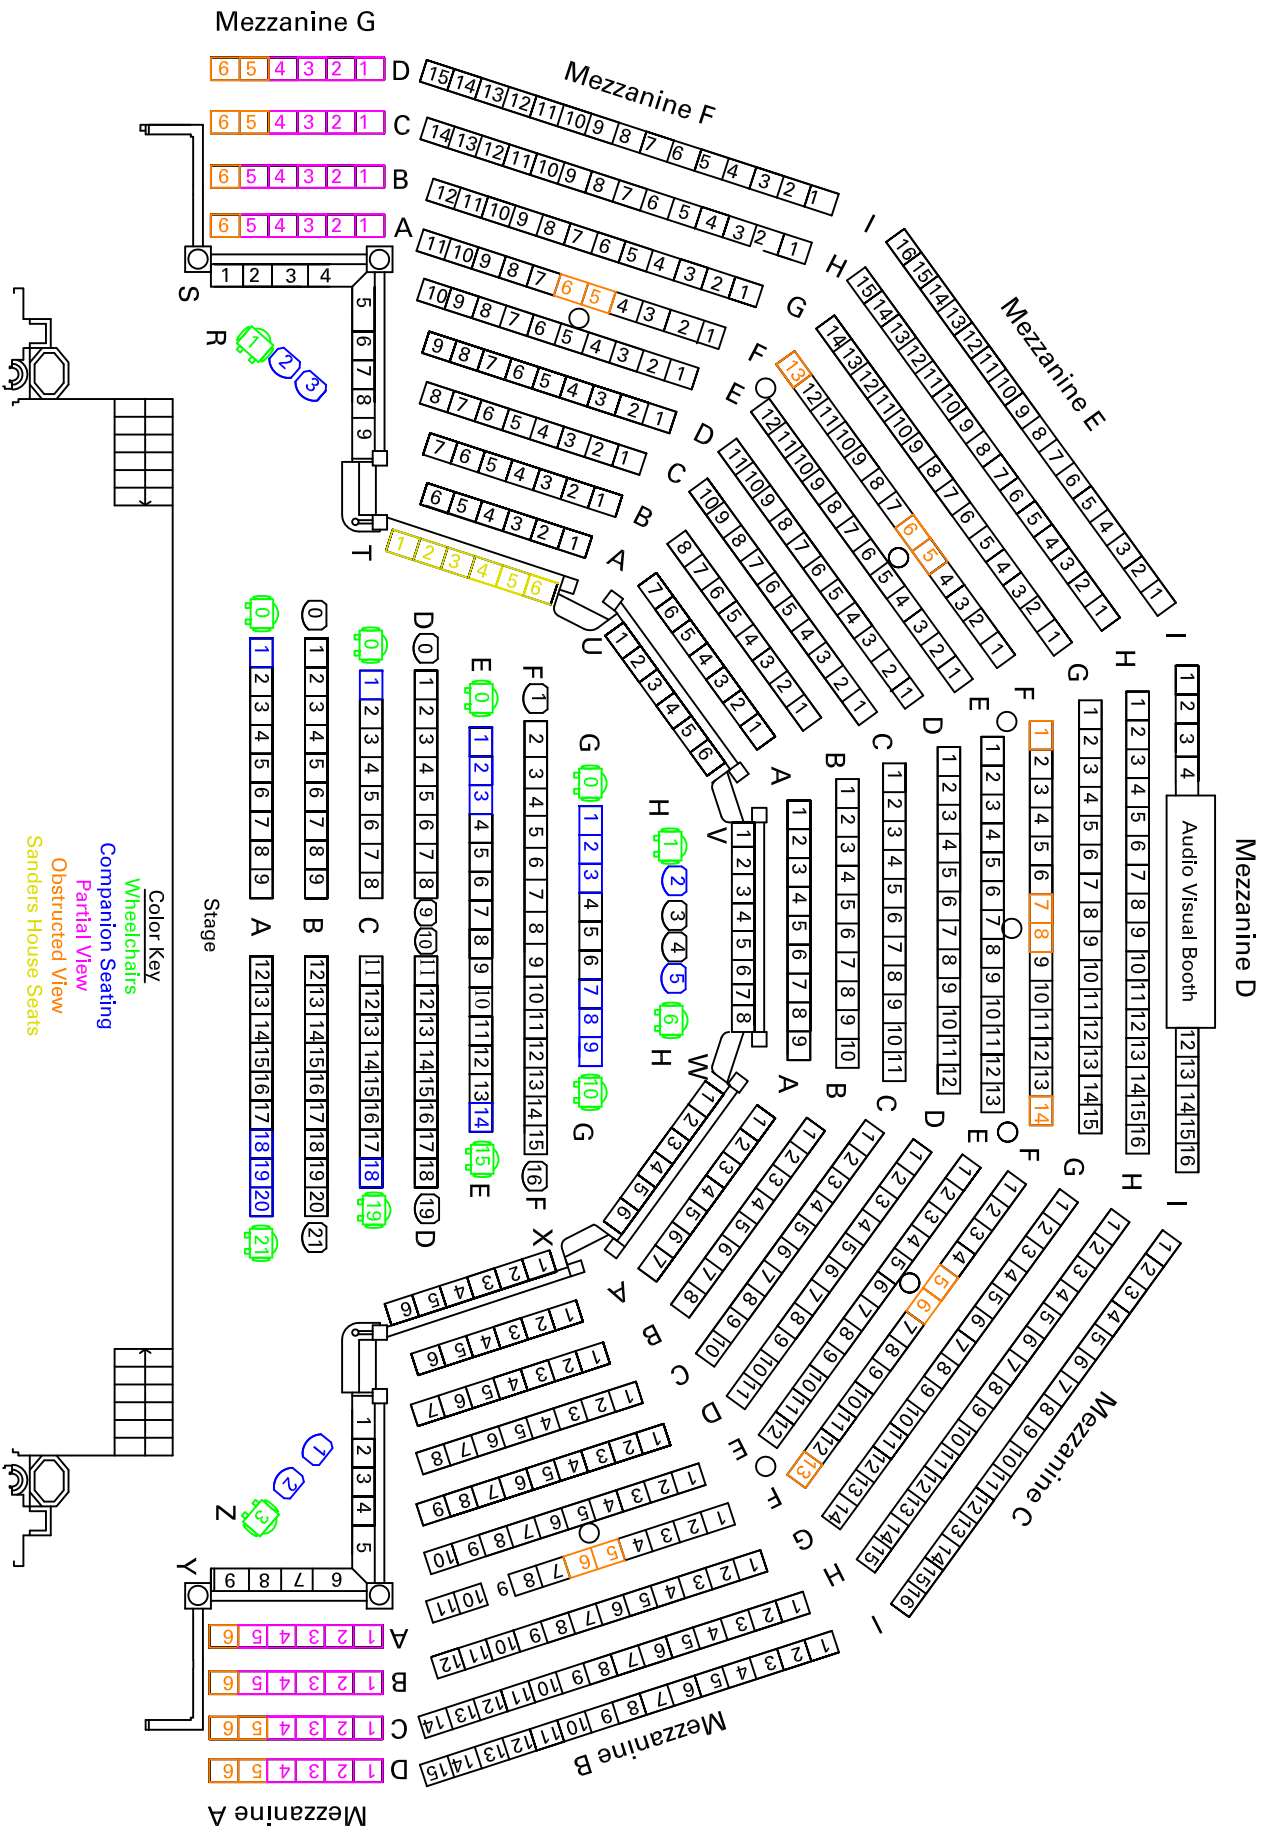

Sanders Theatre Seating Chart: Orchestra and Mezzanine

Sanders Theatre Seating Chart: Balcony

CAPACITIES
 Orchestra: 177
 Mezzanine: 553
 Balcony: 436
 Total: 1166

Color Key
 Wheelchairs
 Companion Seating
 Partial View
 Obstructed View
 Sanders House Seats

Stage